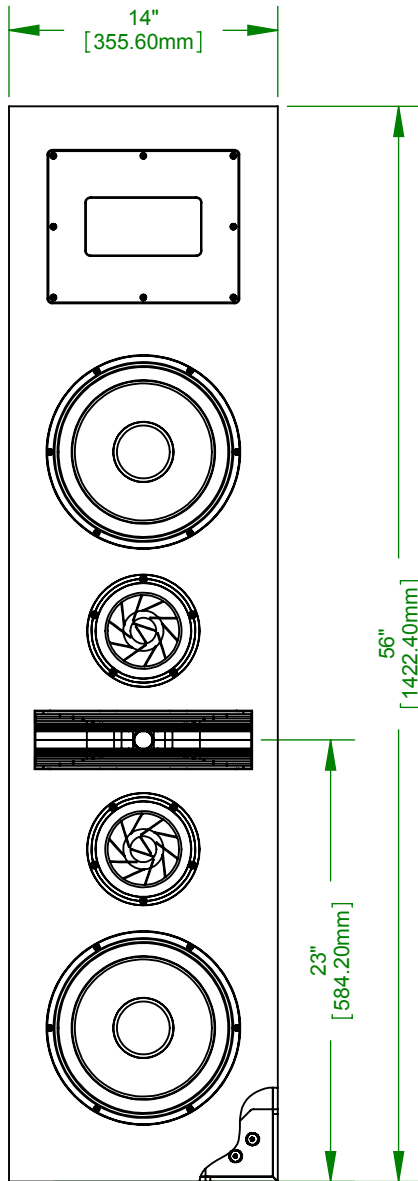

# Triad CinemaPlus Platinum LCR

1/4-20 mounting holes  
for CinemaPlus Baffle Wall  
2 places top and bottom

1" [25.40mm] Acoustic dampening  
6 3/8" [161.93mm] Box

1/4-20 mounting holes  
for CinemaPlus Baffle Wall  
7 places left and right side