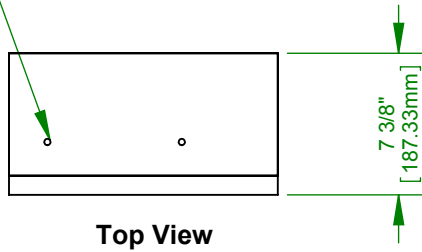

# Triad CinemaPlus Platinum LCR

1/4-20 mounting holes  
for CinemaPlus Baffle Wall  
2 places top and bottom

1" [25.40mm] Acoustic dampening  
6 3/8" [161.93mm] Box

1/4-20 mounting holes  
for CinemaPlus Baffle Wall  
7 places left and right side